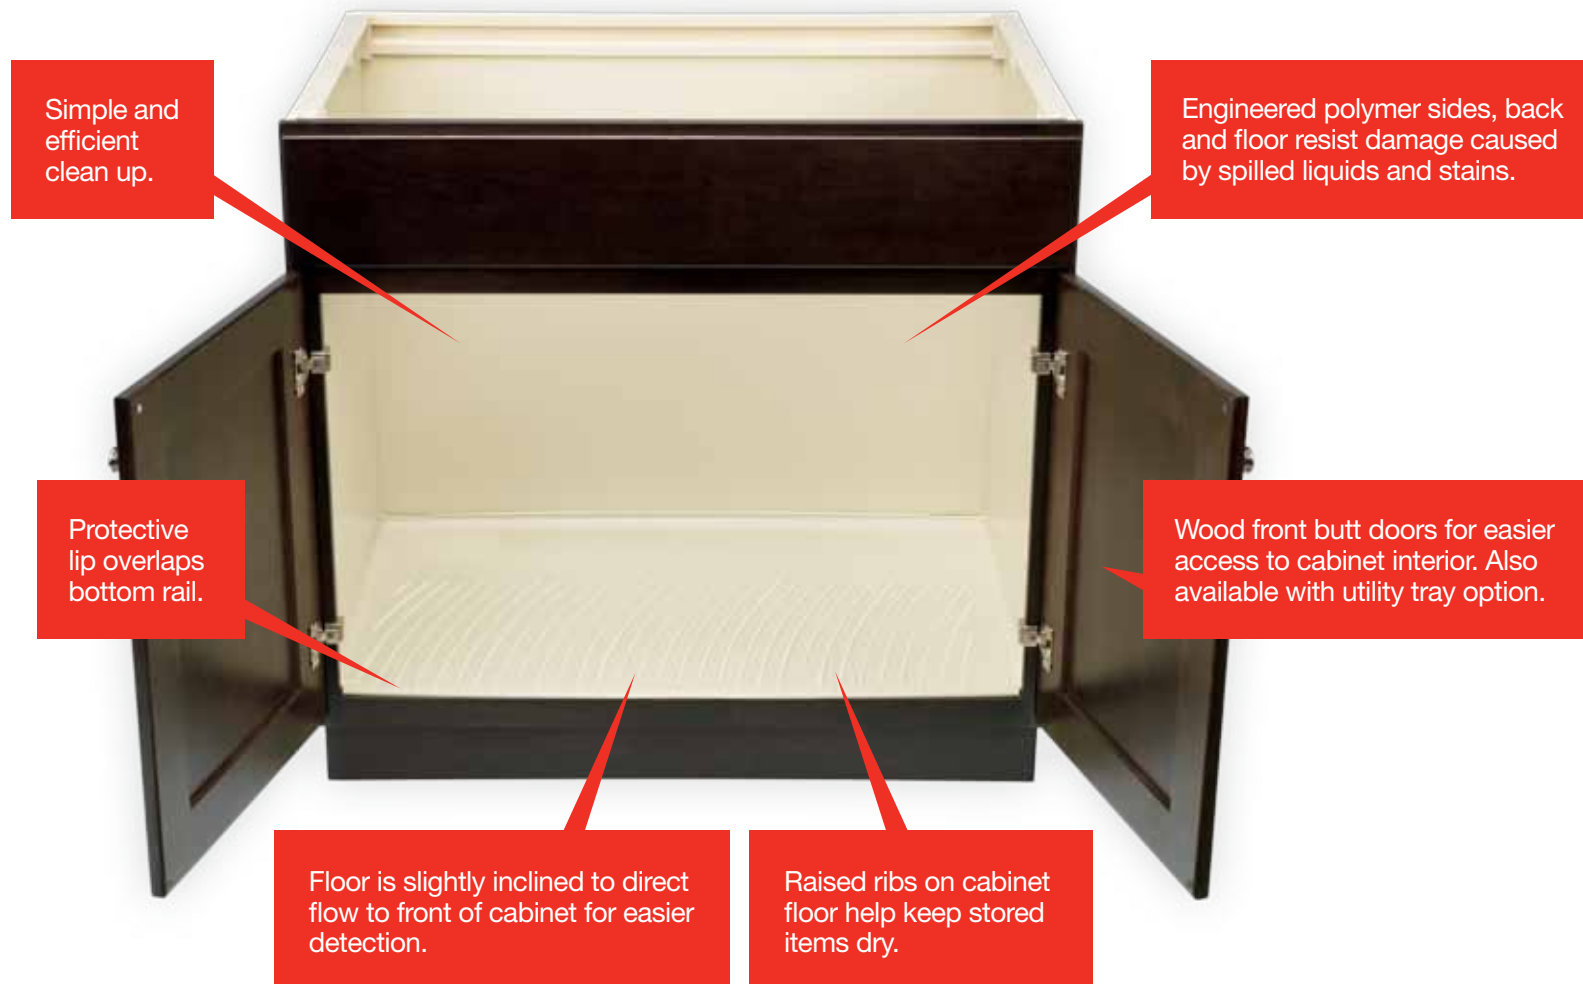

We call it the CoreGuard™ Sink Base. And it's available exclusively with Merillat Classic®.

“Awesome.”

—Consumer focus group member

“I’m thinking resale. My cabinet looks horrible because we’ve had some water damage (to the sink base floor). But if I had this, I could open my cabinet, and say ‘look at this.’”

—Consumer focus group member

Introducing **Merillat**®

COREGUARD™ SINK BASE

The CoreGuard™ Sink Base is an extraordinary innovation made from engineered polymers that resist damage from minor leaks, spills and stains.

Available in both 30" and 36" widths with Merillat Classic®.

Patent pending.
Meets or exceeds all KCMA standards.

Helps protect the homeowner's kitchen investment.

- Resists damage caused by minor side sprays, leaks and spills.
- Raised ribs direct liquid flow to cabinet front for easier detection and clean up.
- Engineered polymer surfaces for built-in durability.
- Maximum liquid capacity – 2 gallons (30" sink base); 2.5 gallons (36" sink base).

- ◀ CoreGuard™ Sink Base Tabletop Display
Features CoreGuard™ Sink Base floor sample and brochure holder.

Overall size
11" (W) x 14.5" (H) x 9" (D)
Order #15883853

- CoreGuard™ Sink Base Display Fixture ▶
Features 1/2 CoreGuard™ Sink Base so customers can easily view the CoreGuard™ difference, along with colorful graphics and brochure holder.